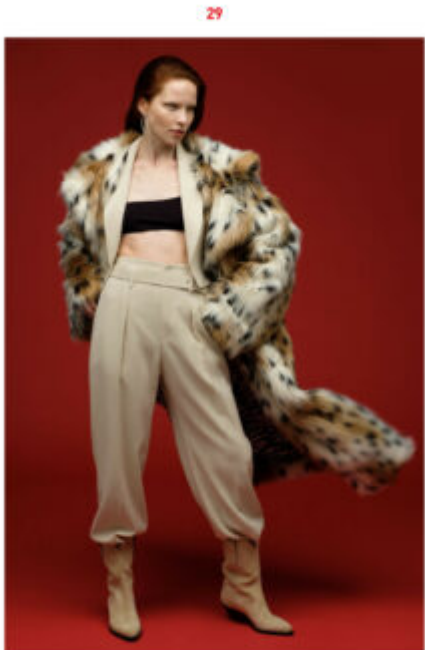

TRUE MODELS

© 2019 Brunello Cucinelli