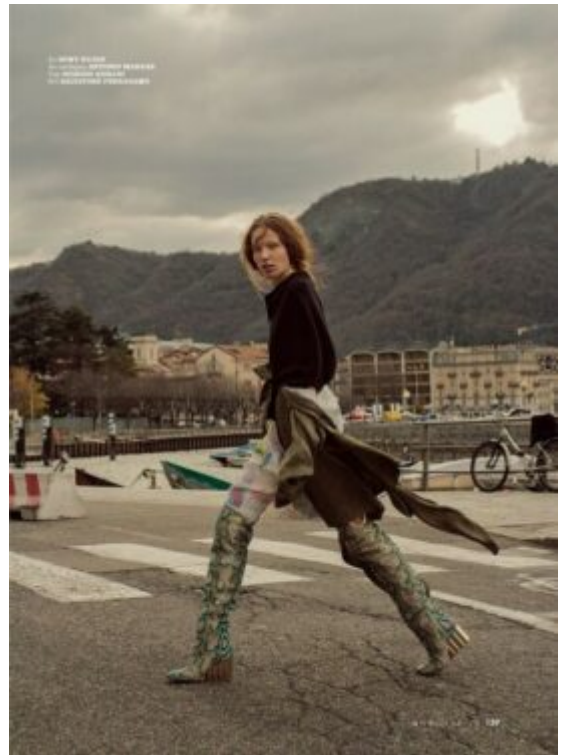

TRUE MODELS

177 | 82 / 61 / 89 / 39.5 | Red / Blue